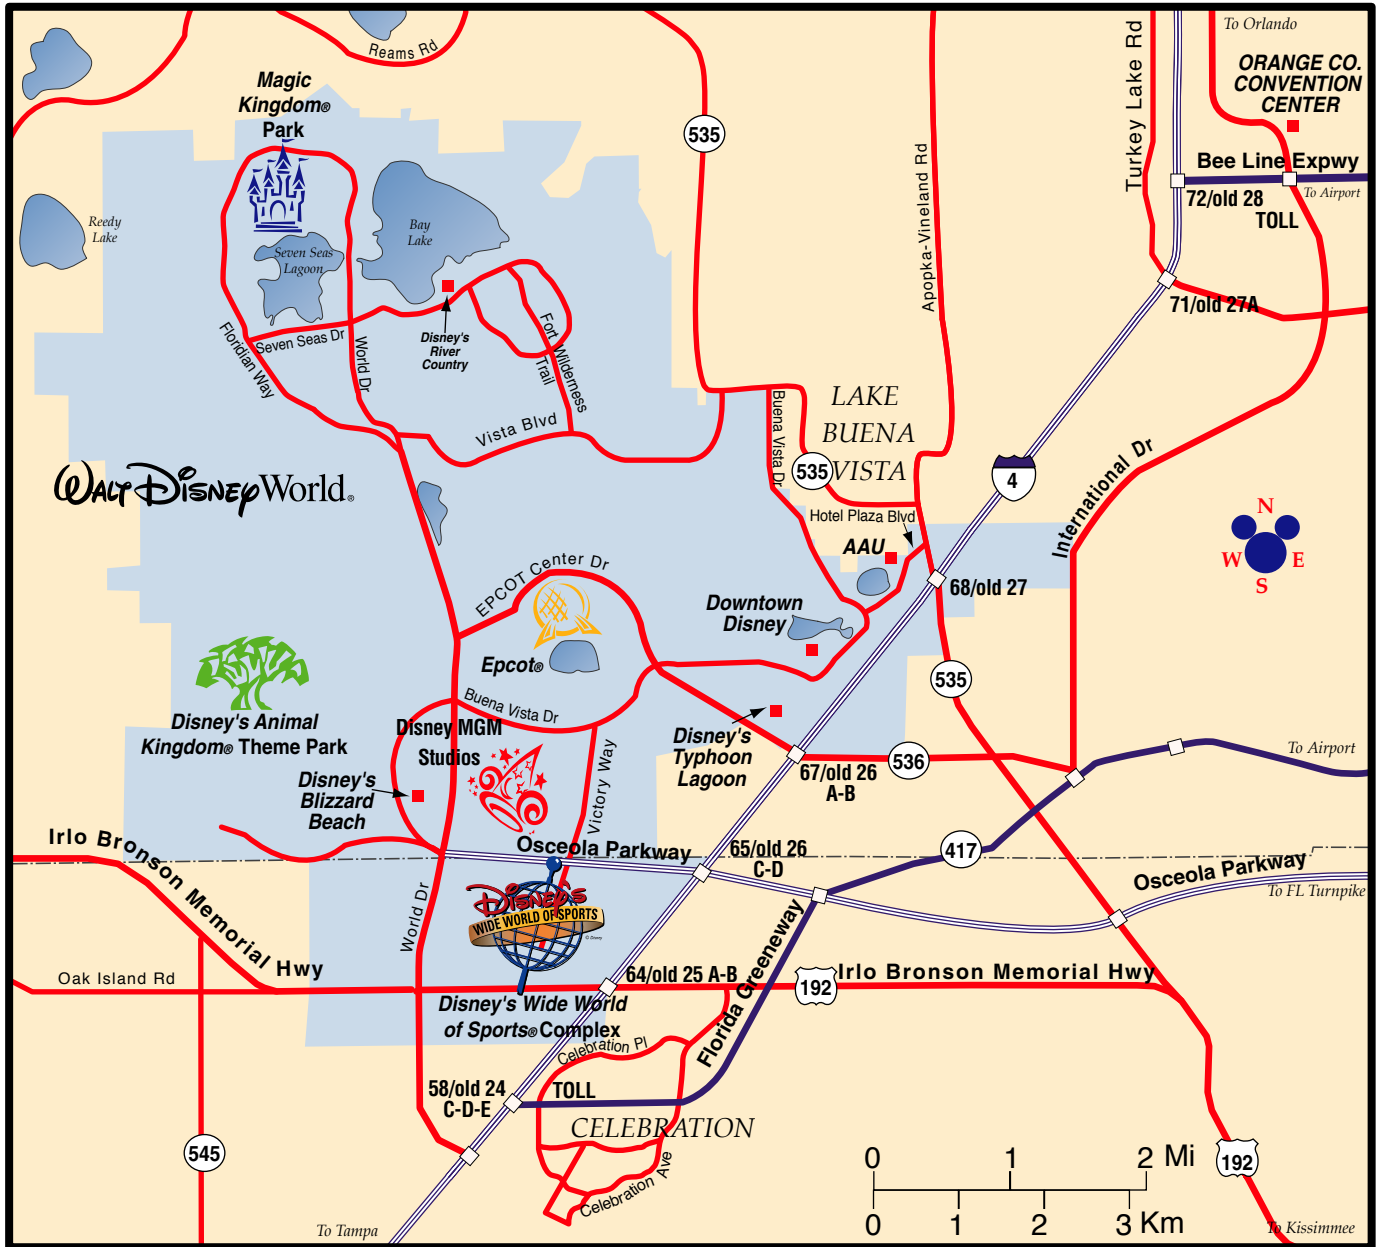

# Directions to Complex

Traveling Westbound on I-4  
 Take I-4 to exit 65/old 26 D (Osceola Parkway West); take a left onto Victory Way; park in main lot (parking is free of charge); proceed on foot to the main entrance.

Traveling Eastbound on I-4  
 Take I-4 to exit 65/old 26 C (Osceola Parkway West); take a left onto Victory Way; park in main lot (parking is free of charge); proceed on foot to the main entrance.