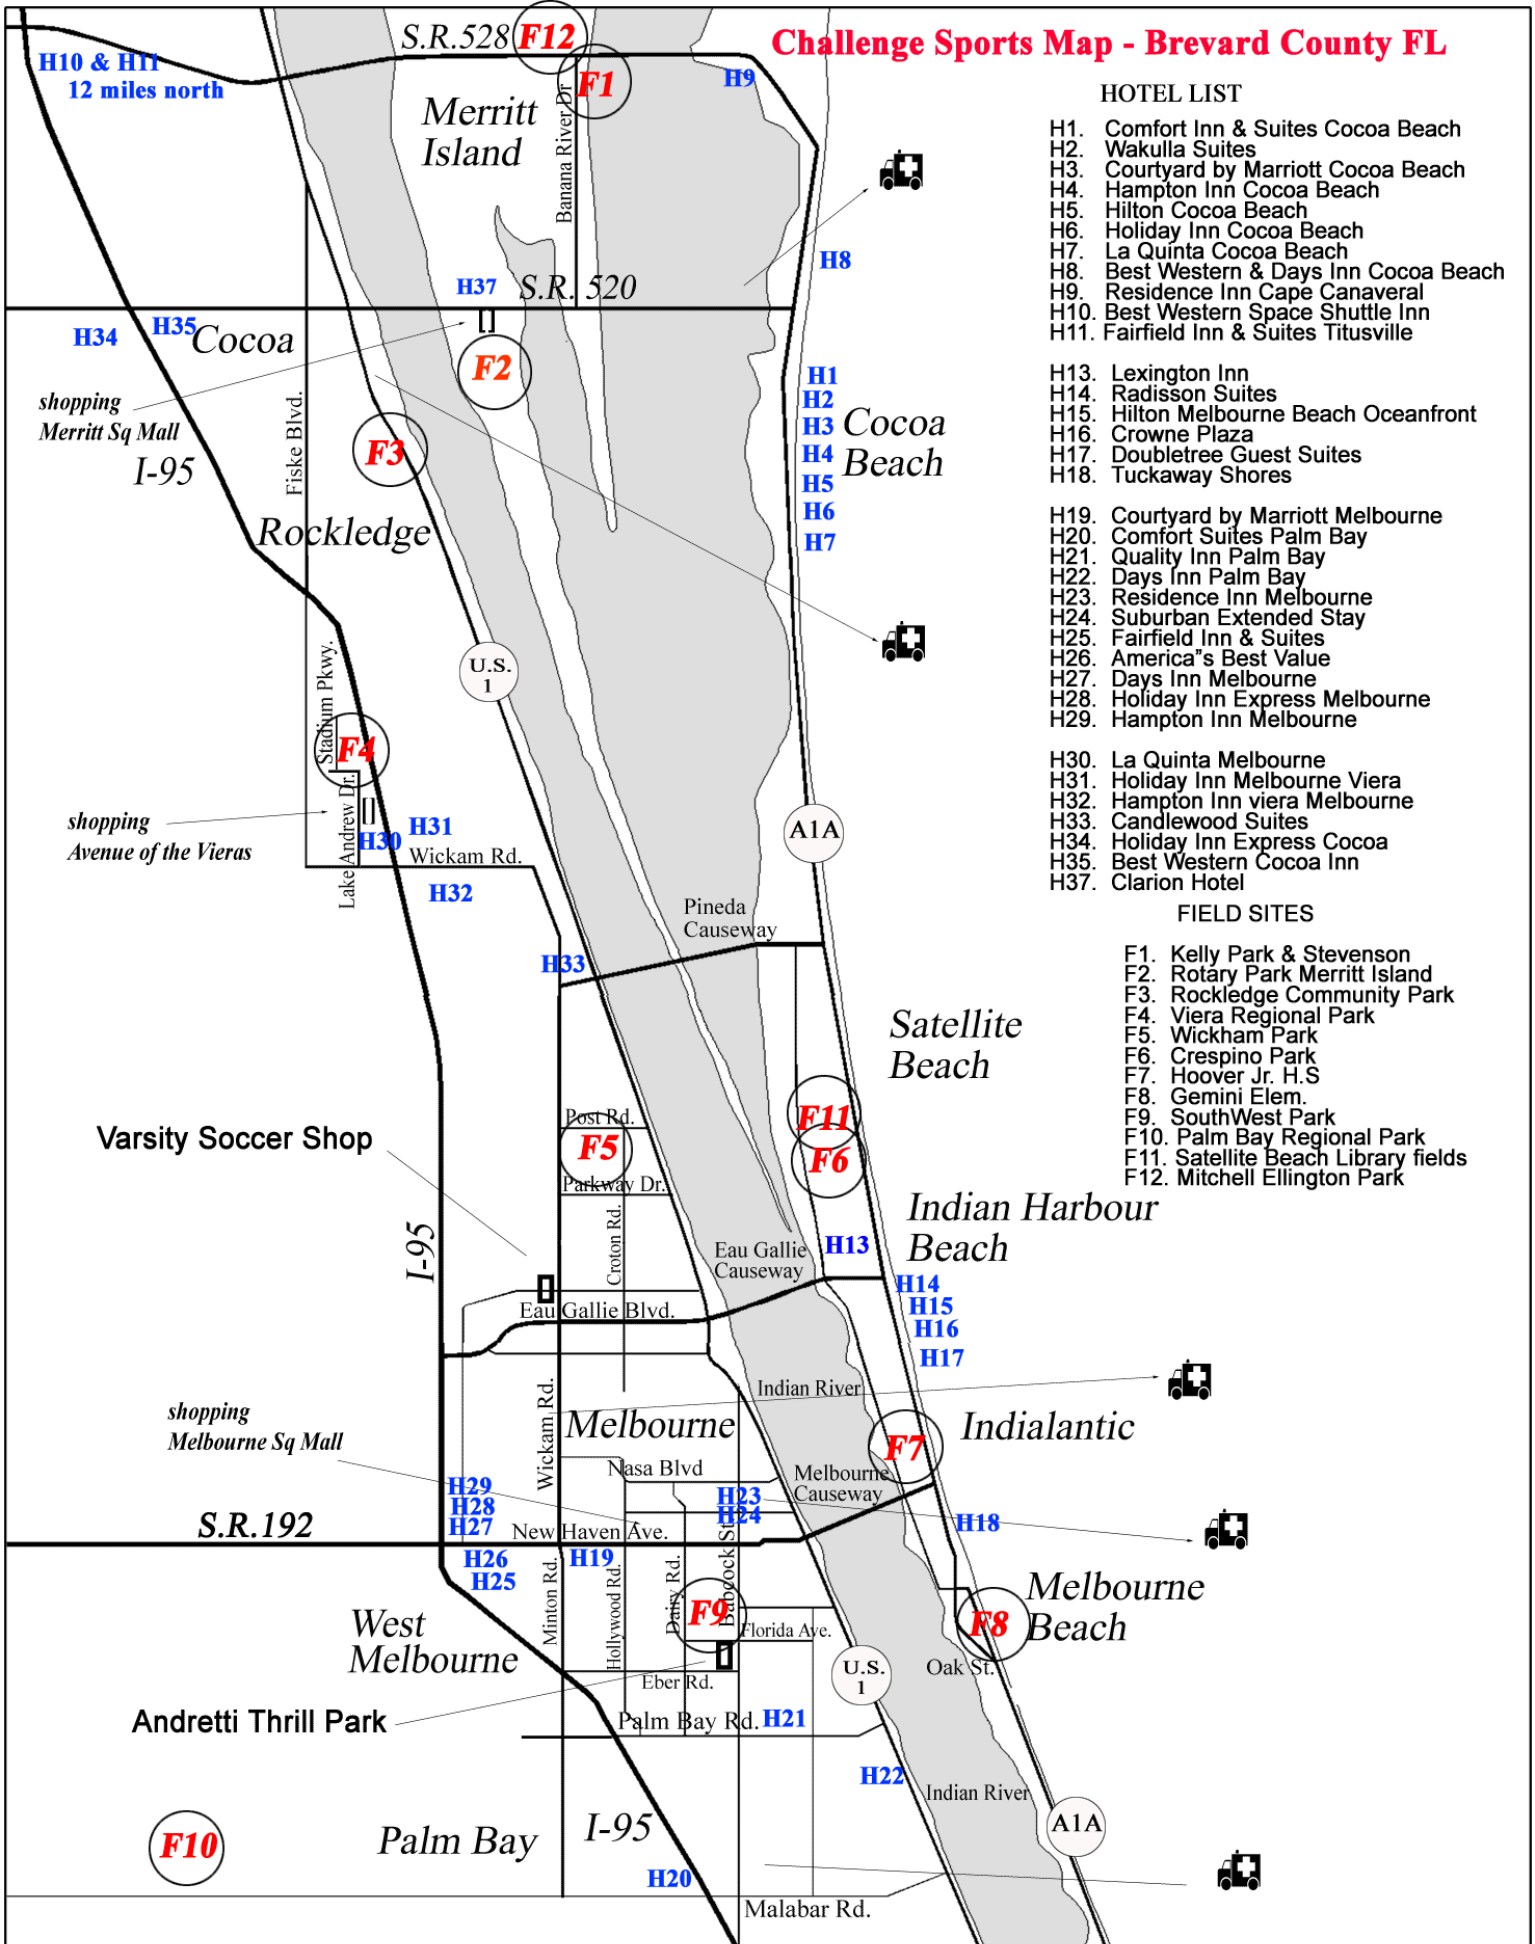

# Challenge Sports Map - Brevard County FL

## HOTEL LIST

- H1. Comfort Inn & Suites Cocoa Beach
- H2. Wakulla Suites
- H3. Courtyard by Marriott Cocoa Beach
- H4. Hampton Inn Cocoa Beach
- H5. Hilton Cocoa Beach
- H6. Holiday Inn Cocoa Beach
- H7. La Quinta Cocoa Beach
- H8. Best Western & Days Inn Cocoa Beach
- H9. Residence Inn Cape Canaveral
- H10. Best Western Space Shuttle Inn
- H11. Fairfield Inn & Suites Titusville
  
- H13. Lexington Inn
- H14. Radisson Suites
- H15. Hilton Melbourne Beach Oceanfront
- H16. Crowne Plaza
- H17. Doubletree Guest Suites
- H18. Tuckaway Shores
  
- H19. Courtyard by Marriott Melbourne
- H20. Comfort Suites Palm Bay
- H21. Quality Inn Palm Bay
- H22. Days Inn Palm Bay
- H23. Residence Inn Melbourne
- H24. Suburban Extended Stay
- H25. Fairfield Inn & Suites
- H26. America's Best Value
- H27. Days Inn Melbourne
- H28. Holiday Inn Express Melbourne
- H29. Hampton Inn Melbourne
  
- H30. La Quinta Melbourne
- H31. Holiday Inn Melbourne Viera
- H32. Hampton Inn viera Melbourne
- H33. Candlewood Suites
- H34. Holiday Inn Express Cocoa
- H35. Best Western Cocoa Inn
- H37. Clarion Hotel

## FIELD SITES

- F1. Kelly Park & Stevenson
- F2. Rotary Park Merritt Island
- F3. Rockledge Community Park
- F4. Viera Regional Park
- F5. Wickham Park
- F6. Crespino Park
- F7. Hoover Jr. H.S
- F8. Gemini Elem.
- F9. SouthWest Park
- F10. Palm Bay Regional Park
- F11. Satellite Beach Library fields
- F12. Mitchell Ellington Park